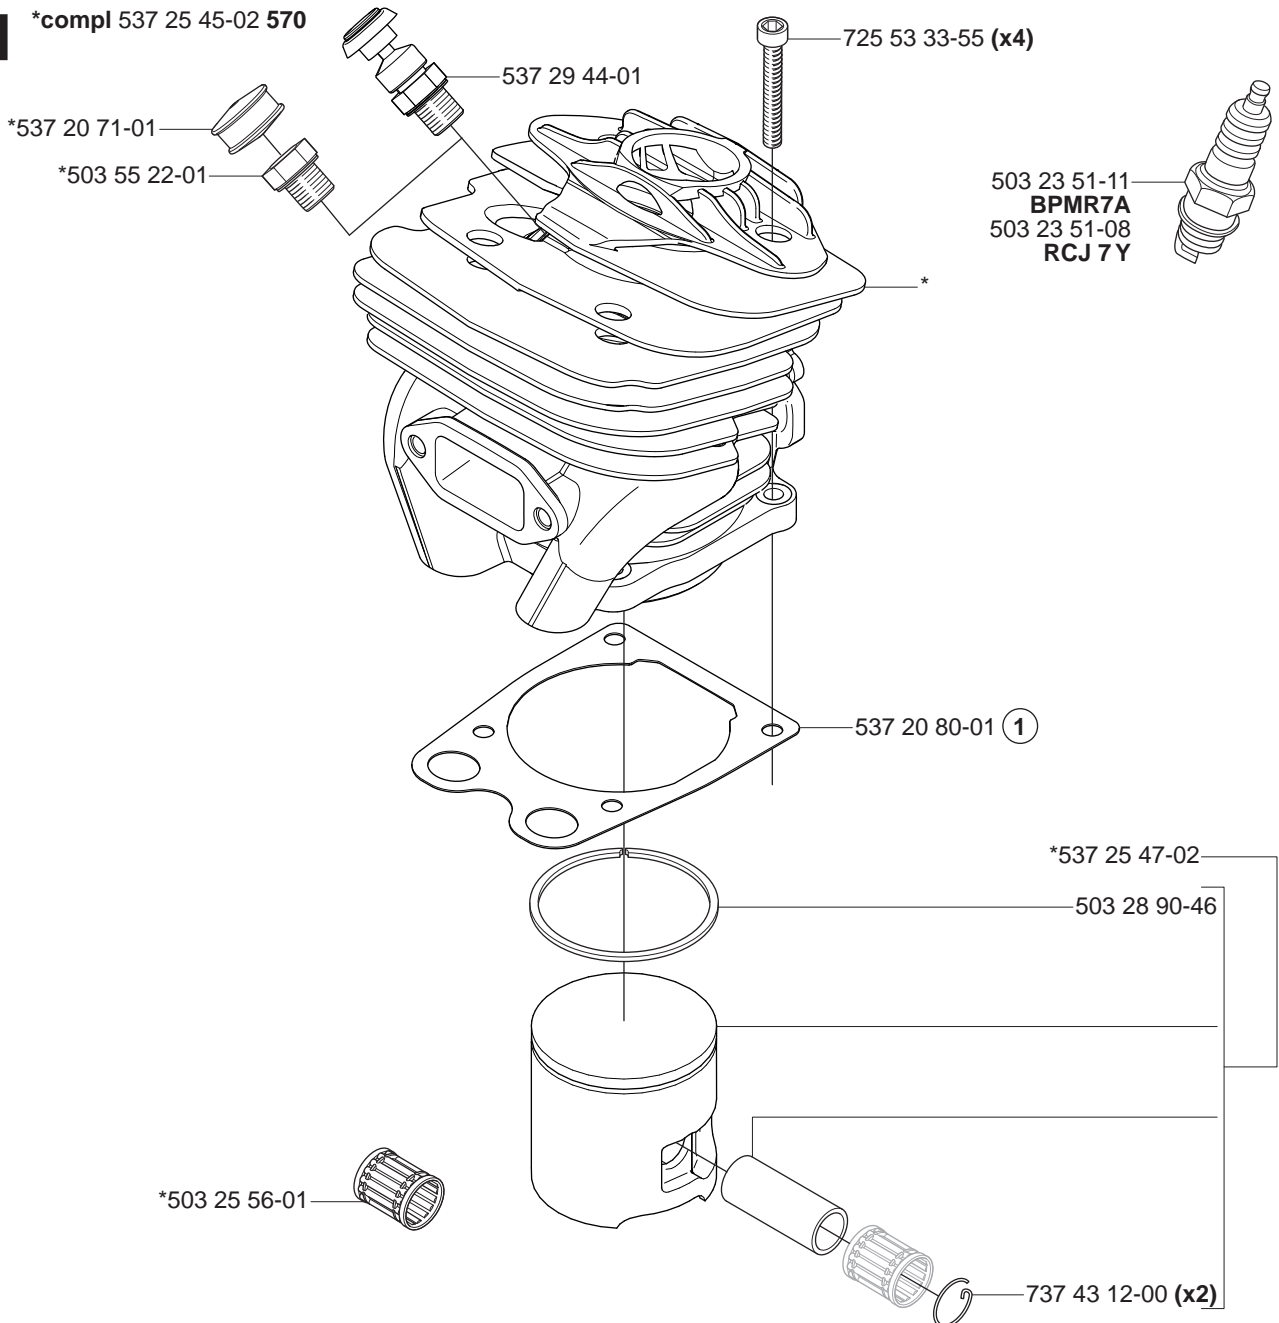

H

*compl 537 25 45-02 570