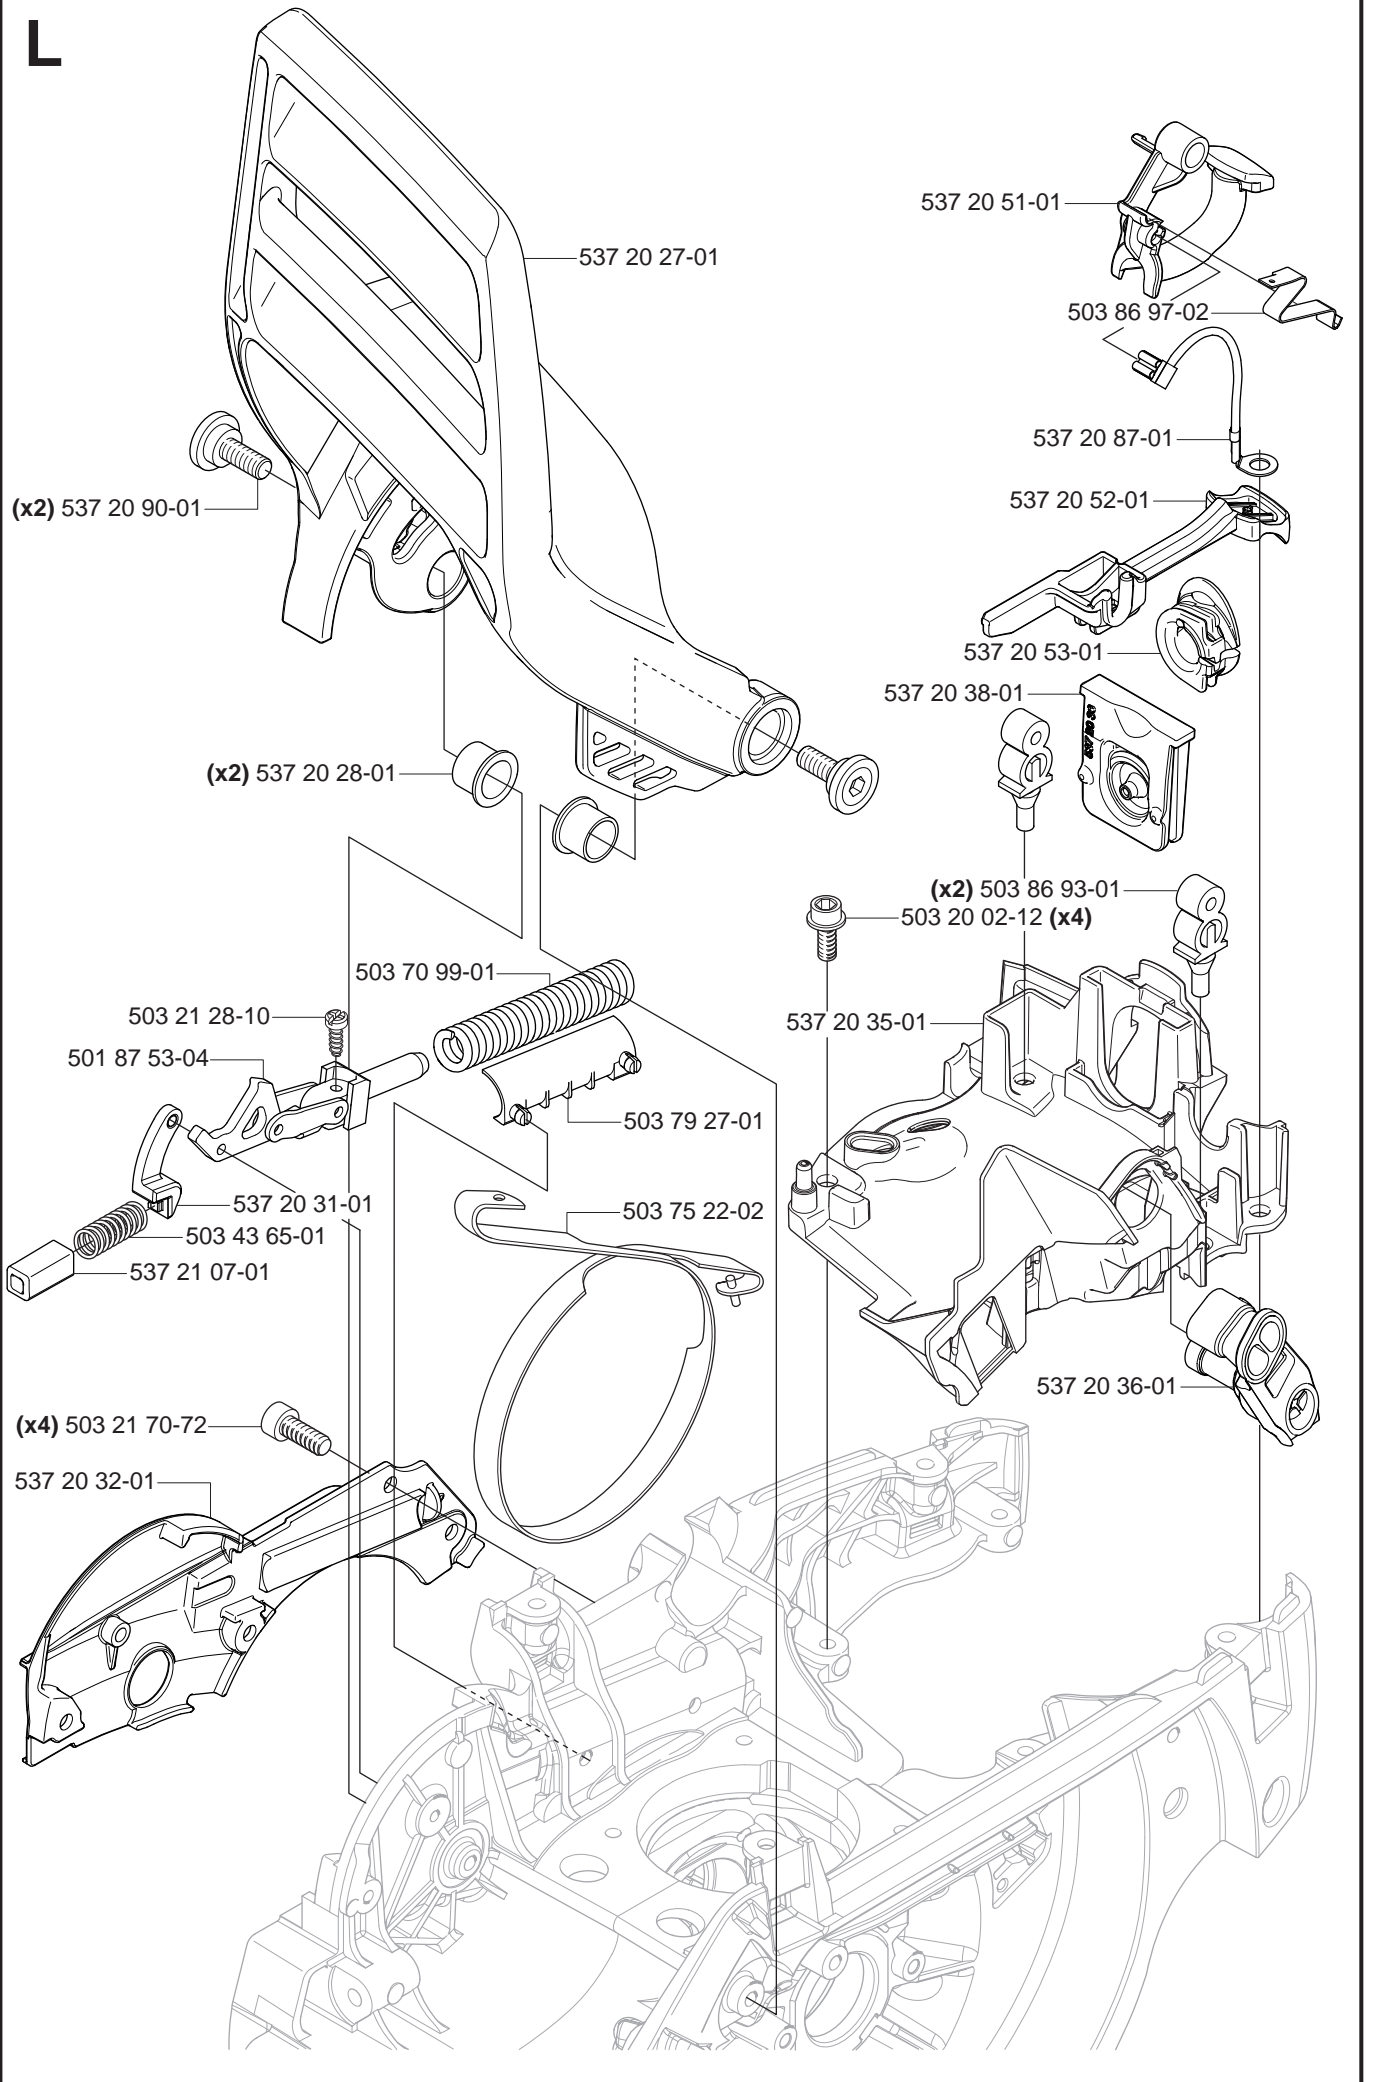

Repuestos

Reservdelar

A

*compl 537 33 10-01 WA

A***compl 537 03 35-01 Std****B******compl 537 03 62-05 (3/8"x7T)**
****compl 537 03 62-06 (3/8"x8T)**

C

*compl 537 20 29-02

570 537 21 21-01
 575XP 537 21 21-02
 575XPG 537 21 21-03

*compl 537 25 41-02 575XP

J

*compl 537 20 59-01
*compl 537 20 89-01 WA

L

M *compl 537 20 93-02

M***compl 537 20 93-02****N*****compl 537 30 61-02**

P

*compl 503 28 33-01 ZAMA C1M-EL28