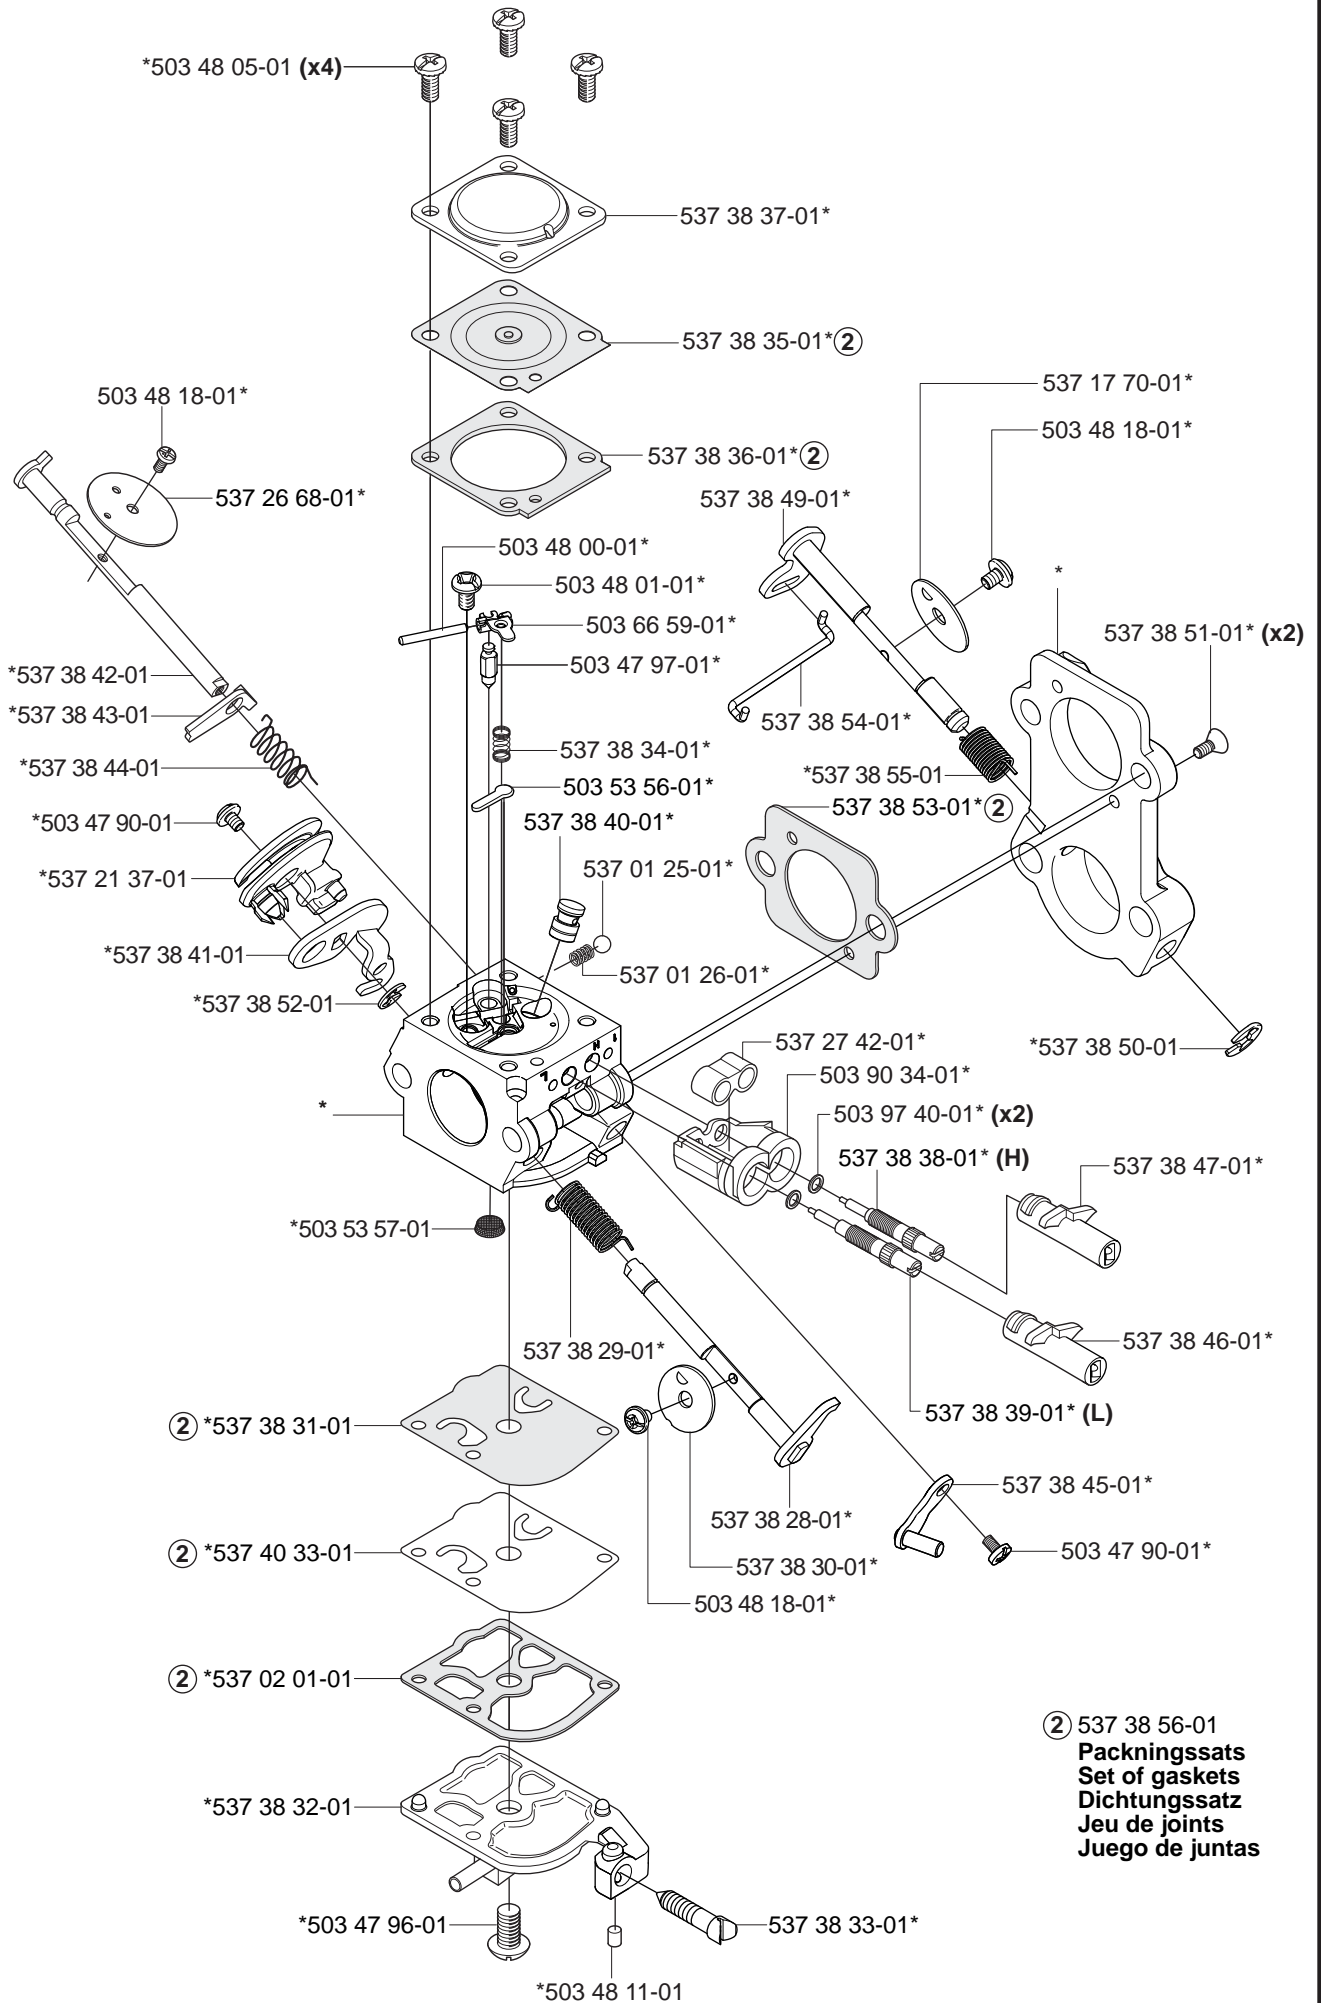

P

*compl 503 28 33-01 ZAMA C1M-EL28

ZAMA C1M-EL28

(2) 537 38 56-01
Packningssats
Set of gaskets
Dichtungssatz
Jeu de joints
Juego de juntas