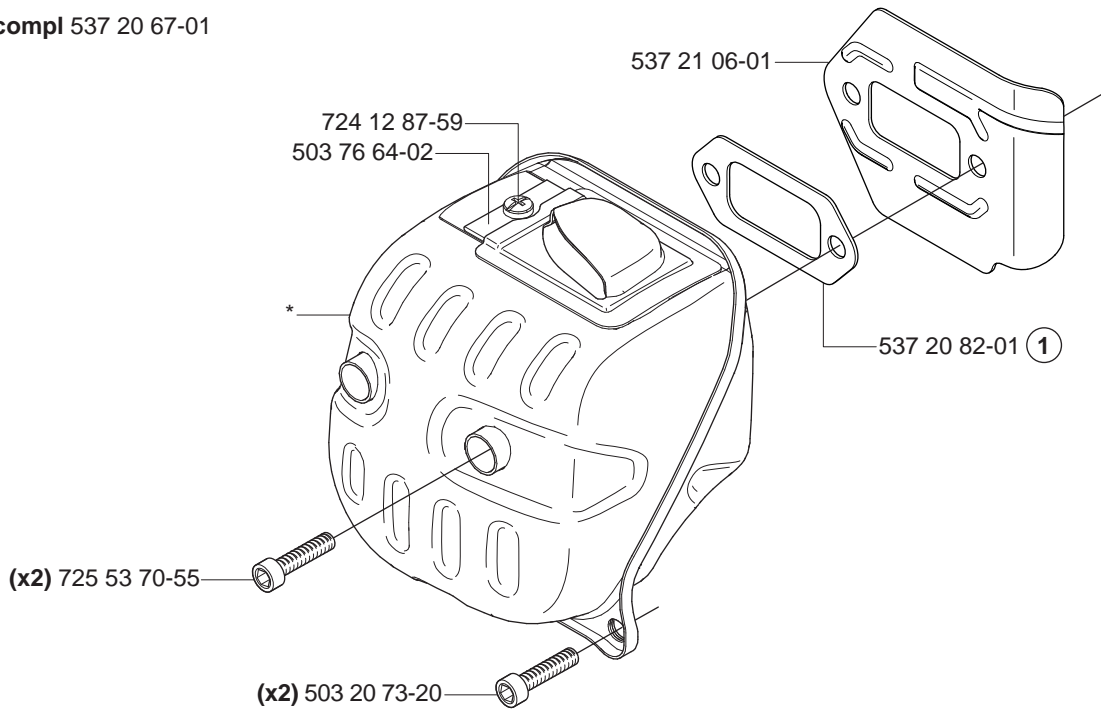

G

*compl 537 20 67-01